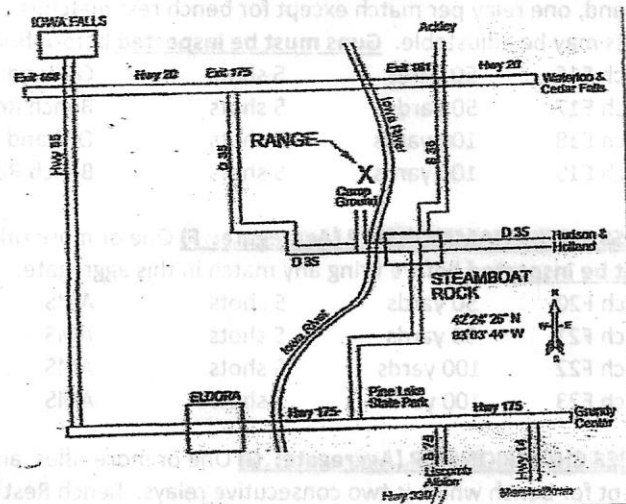

PROTEST TIME AND AWARDS

Protest time will last for 15 minutes after last targets have been scored and posted.

First, Second, Third, Fourth and Fifth place medals in all Aggregates. **NOTE:** No Match Awards.

"TOP GUN" will be recognized by total accumulated points in the following manner:

Total Points in Aggregates "A" or "B" (whichever is greater) and Aggregates "E" "N" and "P"

MATCH DIRECTOR: Norma Holcomb, IBPF Secretary
4216 E. Douglas Avenue, Des Moines, IA 50317-8020
515-262-4712 or 515-979-3446 norma.holcomb@g.com

IBPF PRESIDENT: Roger Eichelberger 712-335-0629 rjharley@palmerone.com
CHIEF RANGE OFFICER: Pevine (Jim) Jaskoviak 641-583-1081 pevine@gmail.com

IBPF - NMLRA – NRA Memberships and/or Renewals Available on Site