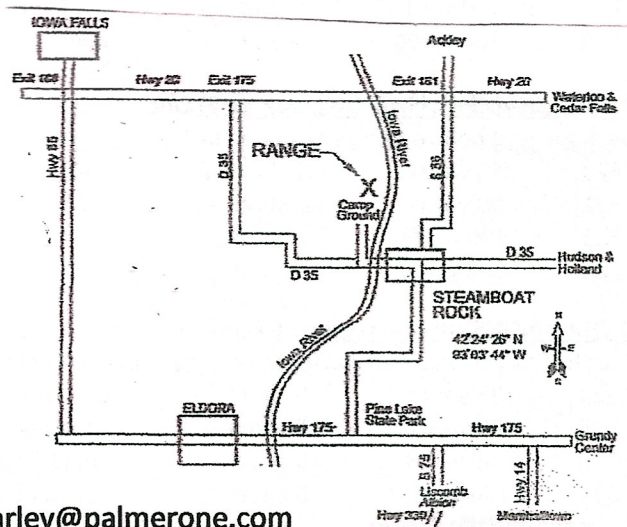

IOWA BLACK POWDER FEDERATION

www.iowablackpowderfederation.net

THE 2024 "Mid-WINS"

Mid-Western Independent National Shoot

WHAT TO EXPECT: A local event sponsored by the Iowa Black Powder Federation (IBPF), with national like matches, schedules and awards in a safe relaxed and reduced cost environment.

MAY 24, 25, 26, 2024

SHOOTING HOURS

Friday- 8:00 a.m. to 5:00 p.m. **NOTE:** No relay posted after 4:45 p.m.

Saturday-10:00 a.m. to 6:00 p.m. **NOTE:** No relay after 5:45 p.m.

Sunday – 10:00 a.m. to 2:00 p.m. **NOTE:** No relay posted after 1:30 p.m.

LOCATION

STEAMBOAT RIFLE CLUB

(FORMERLY PINE RIDGE RIFLE CLUB)

Range Located adjacent to Steamboat Rock County Park

Steamboat Rock, IA

Camping Available, No Reservations, First Come-First Serve, Electric, Bathrooms, Hot Showers

You can walk to the range from the campground

REGISTRATION FEES

Registration Fee - $10.00

Aggregate Targets -- $10.00

Sub Junior, Junior. or Intermediate - $1.00, No Target fee.

1984 - 2024

40
YEARS

PROTEST TIME AND AWARDS

Protest time will last for 15 minutes after last targets have been scored and posted.

First, Second, Third, Fourth and Fifth place medals in all Aggregates. **NOTE:** No Match Awards.

"TOP GUN" will be recognized by total accumulated points in the following manner:

Total Points in Aggregates "A" or "B" (whichever is greater) and Aggregates "E" "N" and "P"

MATCH DIRECTOR: Norma Holcomb, IBPF Secretary
4216 E. Douglas Avenue, Des Moines, IA 50317-8020

515-262-4712 or 515-979-3446 norma.holcomb@q.com

IBPF PRESIDENT: Roger Eichelberger 712-335-0629 rjharley@palmerone.com

CHIEF RANGE OFFICER: Pevine (Jim) Jaskoviak 641-583-1081 pevine@gmail.com

ALL MATCHES FOLLOW NMLRA RULES