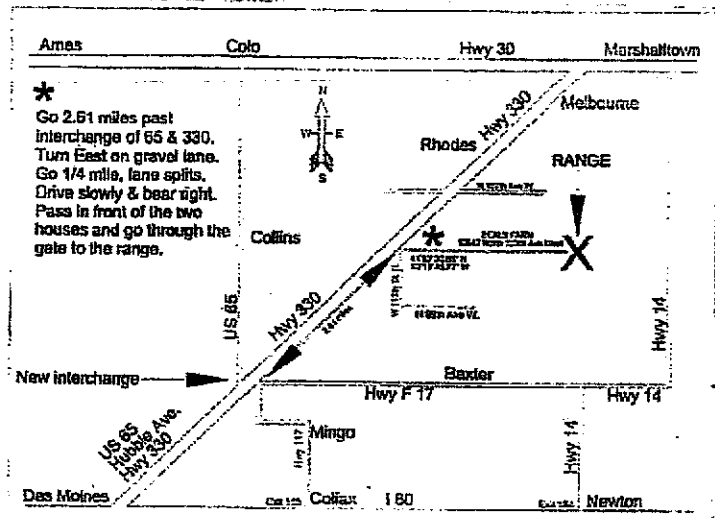

IBPF Memberships or renewals available at shoot

For More Information or flyer contact Roger or Norma

Roger Eichelberger, President IBPF/ Shoot Chairman
712-335-0629
riharley@palmerone.com

IBPF Secretary Norma Holcomb
515-262-4712 or cell 515-979-3446
norma.holcomb@q.com

Charlie Bilbery, Beaver Creek President
641-431-0205

Food Stand Available for Lunch all three days
Camping available on grounds – no hook ups
Fire Wood Available -- Bring own drinking water and ice